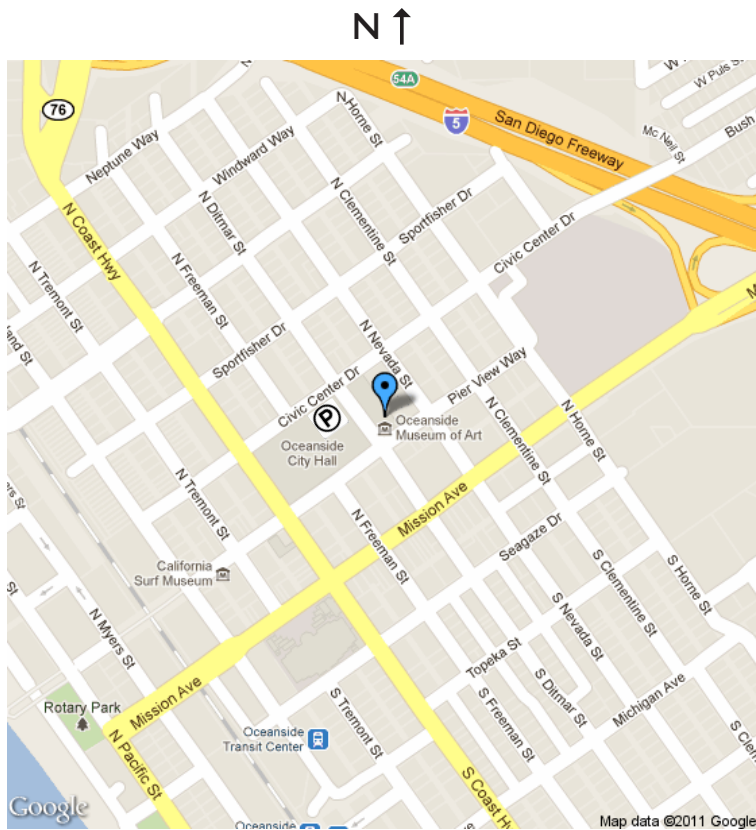

Oceanside Museum of Art

Directions to Oceanside Museum of Art

Arriving from the North (Los Angeles):

South on Interstate 5 to Oceanside; exit at Mission Avenue, drive west; right at Ditmar to Pier View Way.

Arriving from the South (San Diego):

North on Interstate 5 to Oceanside; exit at Mission Avenue, drive west; right at Ditmar to Pier View Way.

Arriving from the East (Escondido):

West on 78 Freeway to Interstate 5; north on I-5; exit at Mission Avenue, drive west; right at Ditmar to Pier View Way.

Oceanside Museum of Art

OMA is located 1 block from the Oceanside City Hall parking garage. The parking garage is free of charge. Off street parking is available.

OMA is located within walking distance from the Oceanside Transit Center with Amtrak, Coaster, Sprinter and Metrolink stops